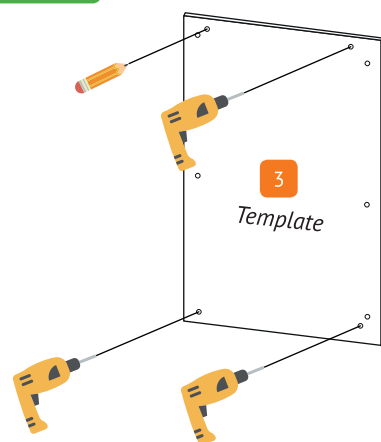

Frameless Whiteboard

Instruction leaflet

<i>FWB4560</i>	45 x 60 cm	<i>FWB100100</i>	100 x 100 cm
<i>FWB6090</i>	60 x 90 cm	<i>FWB100150</i>	100 x 150 cm
<i>FWB80110</i>	80 x 110 cm	<i>FWB100200</i>	100 x 200 cm
<i>FWB90120</i>	90 x 120 cm		

±10 min

x 1

Vertical

Horizontal

Parts and tools

STEP 1

STEP 2

STEP 3

Dry wipe surface. Never clean it with alcohol or abrasive products as the surface may be damaged. Please use a wet cloth to erase the surface.
This product do not need any especial attention in the use or basic knowledge of its parts for it use is free of any security advertise.